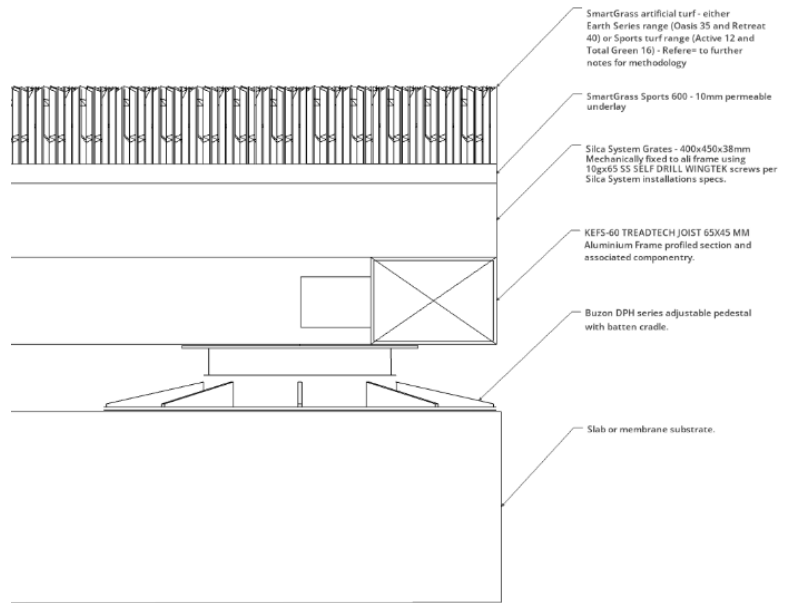

Base layer of SmartGrass Sports 600 - this is a 1.5 m wide roll of Sports rubber underlay that is 10 mm thick. It is porous, which will allow water draining from the turf above to pass through. This layer provides both the needed turf support between the grate voids and additional fall protection for clients. This is particularly important for aged care facilities.

SmartGrass's Sports seam tape system for all artificial turf joints. This involves a 300 mm wide high-quality seam fabric on which SmartGrass's own specialist imported sports adhesive is applied to provide lasting secure turf join.

The total weight per m2 of combined elements is 15kg per m2 for Active 12 turf system and 19.5kg for the Earth Series system

As the perimeter of the total system is connected and that the base of the system is 15-25mm below the surrounding surfaces the SmartGrass system does not need to be affixed to Silca's grates.

**Note:** The above images illustrate a typical generic build-up for the installation of Smart Grass artificial turf over Silca System, supported by a TreadTech aluminium framing system on adjustable pedestals over a membrane or concrete slab. Project-specific design requirements, levels, falls, drainage, and construction details are to be confirmed and determined on site. Refer to the latest SmartGrass, Silca System, and TreadTech technical literature, specifications, and installation documentation for detailed product information or specific requirements.